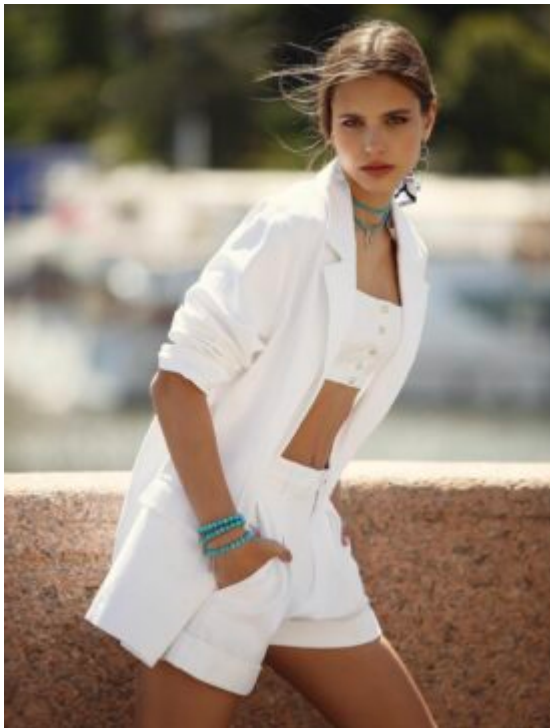

TRUE MODELS

Mary Chuikova

176 | 82 / 61 / 89 / 38 | Brown / Hazel