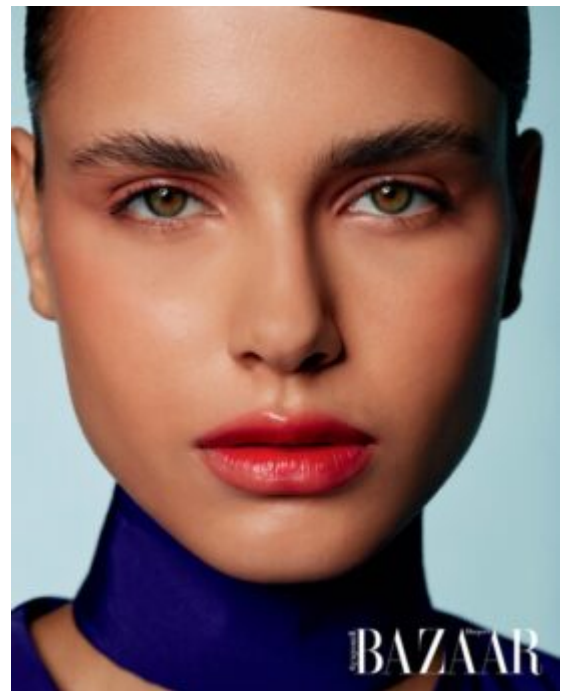

TRUE MODELS

Mary Chuikova

176 | 82 / 61 / 89 / 38 | Brown / Hazel

TRUE MODELS

Mary Chuikova

176 | 82 / 61 / 89 / 38 | Brown / Hazel

TRUE MODELS

Mary Chuikova

176 | 82 / 61 / 89 / 38 | Brown / Hazel

TRUE MODELS

Mary Chuikova

176 | 82 / 61 / 89 / 38 | Brown / Hazel

TRUE MODELS

Mary Chuikova

176 | 82 / 61 / 89 / 38 | Brown / Hazel

TRUE MODELS

Mary Chuikova

176 | 82 / 61 / 89 / 38 | Brown / Hazel

TRUE MODELS

Mary Chuikova

176 | 82 / 61 / 89 / 38 | Brown / Hazel

TRUE MODELS

Mary Chuikova

176 | 82 / 61 / 89 / 38 | Brown / Hazel

TRUE MODELS

Mary Chuikova

176 | 82 / 61 / 89 / 38 | Brown / Hazel