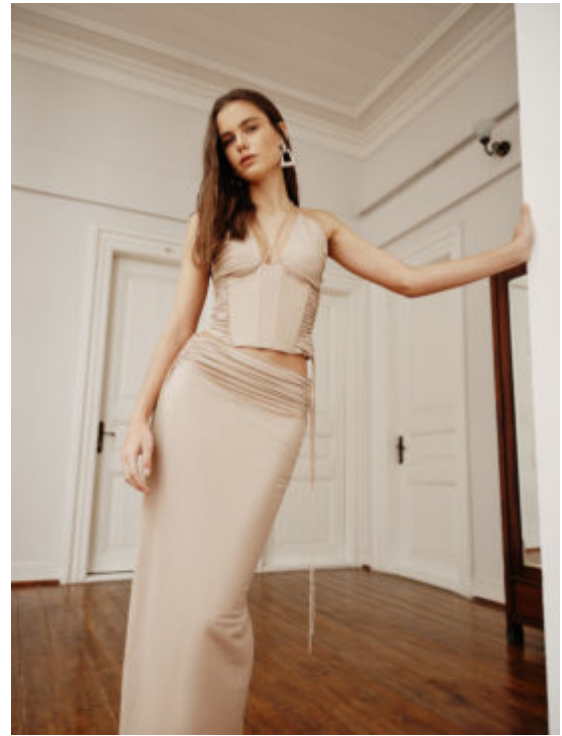

TRUE MODELS

Mary Chuikova

176 | 82 / 61 / 89 / 38 | Brown / Hazel

TRUE MODELS

Mary Chuikova

176 | 82 / 61 / 89 / 38 | Brown / Hazel

TRUE MODELS

Mary Chuikova

176 | 82 / 61 / 89 / 38 | Brown / Hazel

TRUE MODELS

Mary Chuikova

176 | 82 / 61 / 89 / 38 | Brown / Hazel

TRUE MODELS

Mary Chuikova

176 | 82 / 61 / 89 / 38 | Brown / Hazel

TRUE MODELS

Mary Chuikova

176 | 82 / 61 / 89 / 38 | Brown / Hazel

TRUE MODELS

Mary Chuikova

176 | 82 / 61 / 89 / 38 | Brown / Hazel

TRUE MODELS

Mary Chuikova

176 | 82 / 61 / 89 / 38 | Brown / Hazel